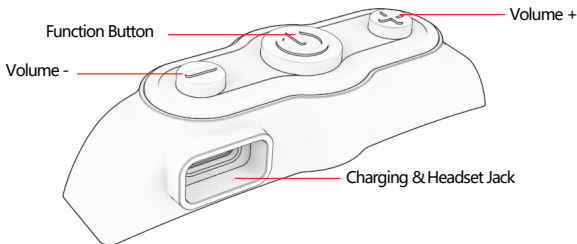

S7X Operation Manual

1.Outlook

2.Functions

FUNCTIONS	STATUS	BUTTON	HOW TO USE	VOICE
LED ON	POWER ON	VOLUME - & FUNCTION	PRESS ONCE	
POWER ON	POWER OFF	FUNCTION	PRESS AND HOLD 5S (WHILE POWER ON DEVICE INTO PAIRING MODE DIRECTLY)	Power ON
POWER OFF	POWER ON	FUNCTION	PRESS AND HOLD 5S	Power OFF
PHONE CALL				
PICK UP	INCOMING CALL	FUNCTION	PRESS ONCE	
HANG UP	DURING CALL	FUNCTION	PRESS ONCE	
REJECT	INCOMING CALL	FUNCTION	PRESS AND HOLD 2S	
REDIAL	STAND BY	FUNCTION	PRESS TWICE	
VOLUME UP	DURING CALL	VOLUME +	PRESS ONCE	BEEP
VOLUME DOWN	DURING CALL	VOLUME -	PRESS ONCE	BEEP
VOICE COMMAND	STAND BY	VOLUME + & -	PRESS ONCE AT THE SAME TIME	
Manual/Auto Switch:	NOT CONNECTED	VOLUME + & -	PRESS ONCE AT THE SAME TIME	BEEP
MUSIC PLAY				
PLAY	STAND BY	FUNCTION	PRESS ONCE	
PAUSE	MUSIC PLAYING	FUNCTION	PRESS ONCE	
VOLUME UP	MUSIC PLAYING	VOLUME +	PRESS ONCE	BEEP
VOLUME DOWN	MUSIC PLAYING	VOLUME -	PRESS ONCE	BEEP
PREVIOUS	MUSIC PLAYING	VOLUME -	PRESS AND HOLD 2S	
NEXT	MUSIC PLAYING	VOLUME +	PRESS AND HOLD 2S	